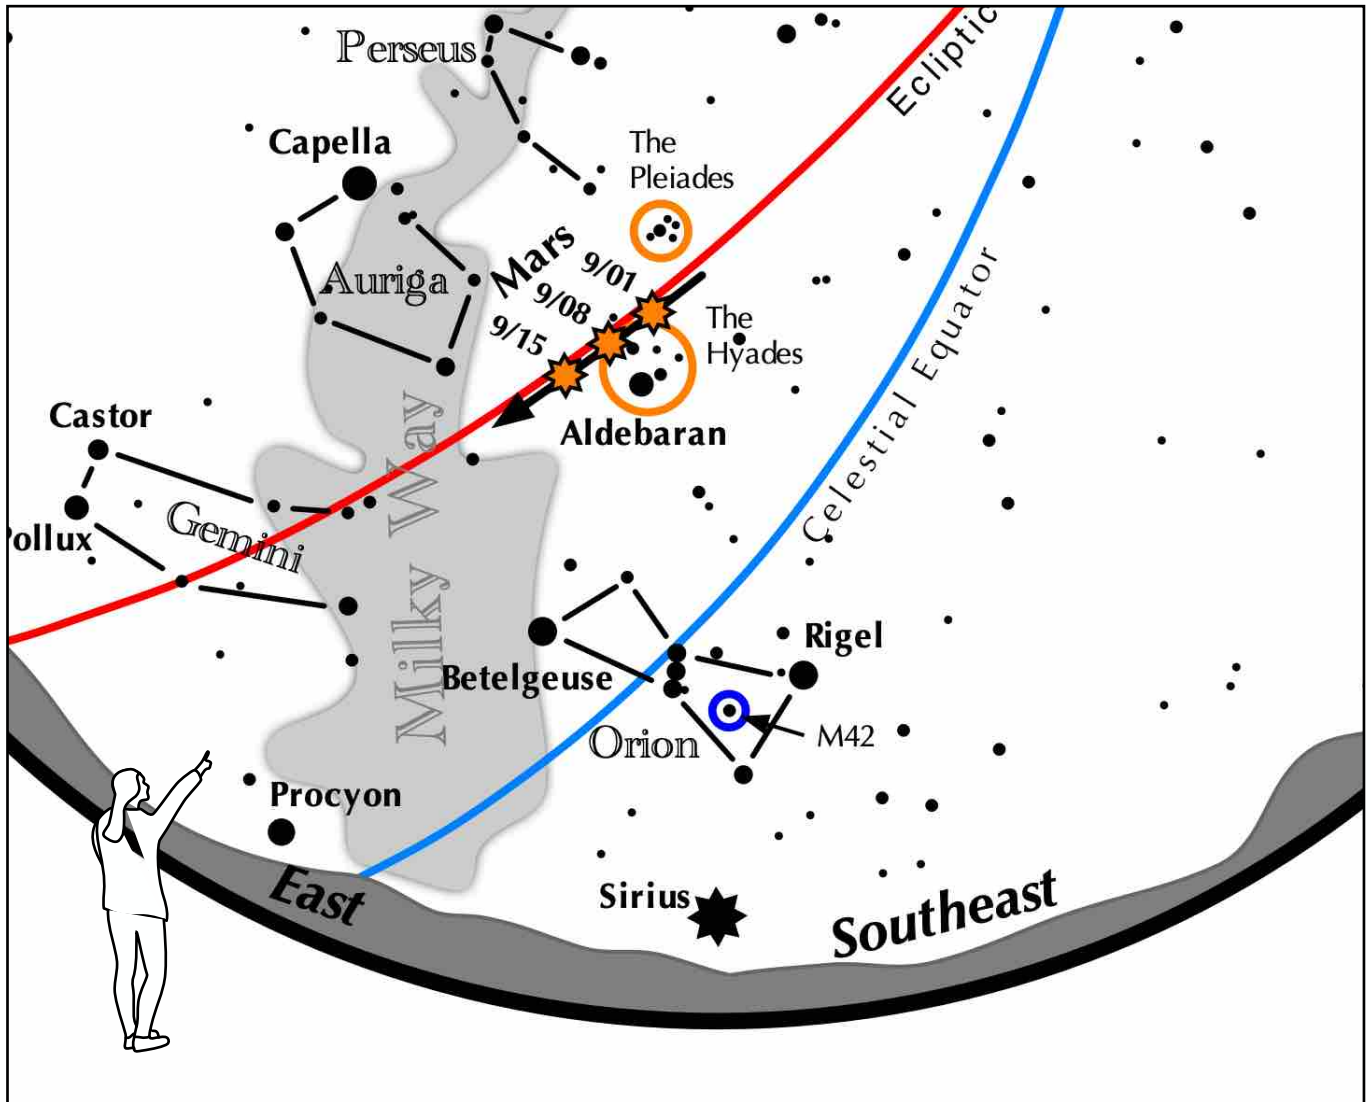

If you can see only one celestial event in the morning this September, see this one.

Mars Slides Between the Pleiades and the Hyades

On the first few mornings of September, look high in the east–southeast 90 minutes before sunrise.

- Bright, red Mars brightly shines to the upper right of Orion.
- From September 1 through September 8, the Red Planet slides between the Pleiades and Hyades star clusters.
- Compare Mars' hue and brightness with those of nearby Aldebaran.