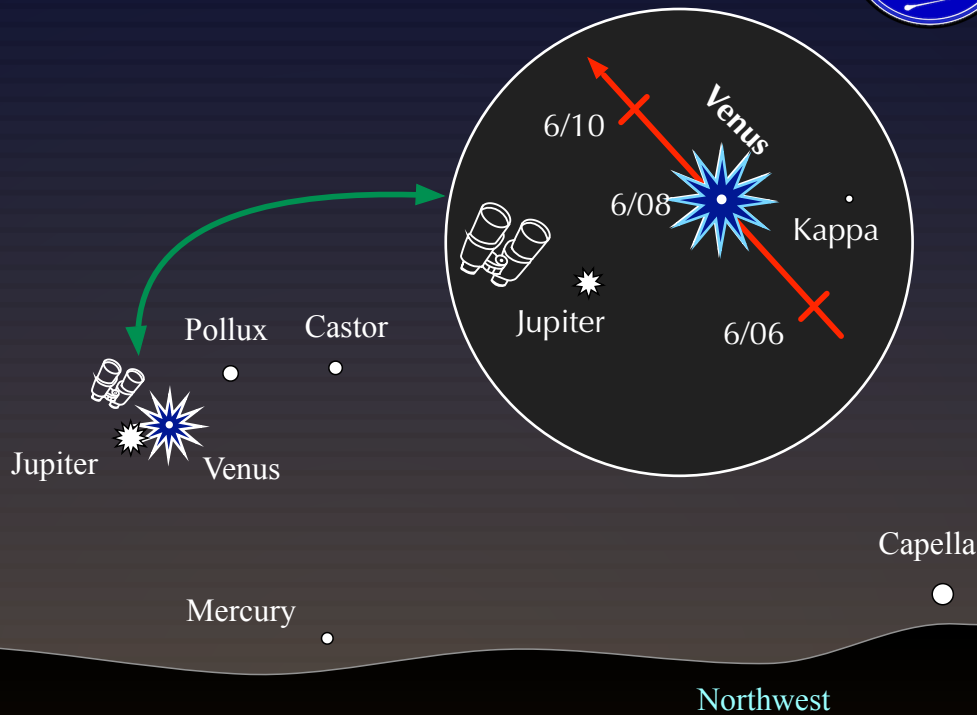

Regulus

**If you can see only one celestial event this June,  
see this one.**

### **Brilliant Venus passes bright Jupiter**

Look to the west-northwest 60 minutes after sunset in early June as the Venus/Jupiter gap narrows.

- On June 8, brilliant, unmistakable Venus lies slightly below and right of the lesser Jupiter.
- The next evening finds Venus having moved slightly above Jupiter.
- Then on succeeding evenings, Venus pulls above Jupiter, while the mighty planet drops toward the horizon.
- Enhance the view by using binoculars.
- All the while, the much dimmer Mercury lies close to the horizon in the bright twilight.